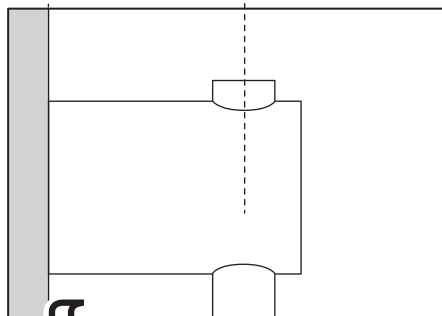

BROGRUND

Design and Quality
IKEA of Sweden

1

min 50 mm
(min 1 5/16")

2

min 60 mm
(min 2 3/8")

2

3