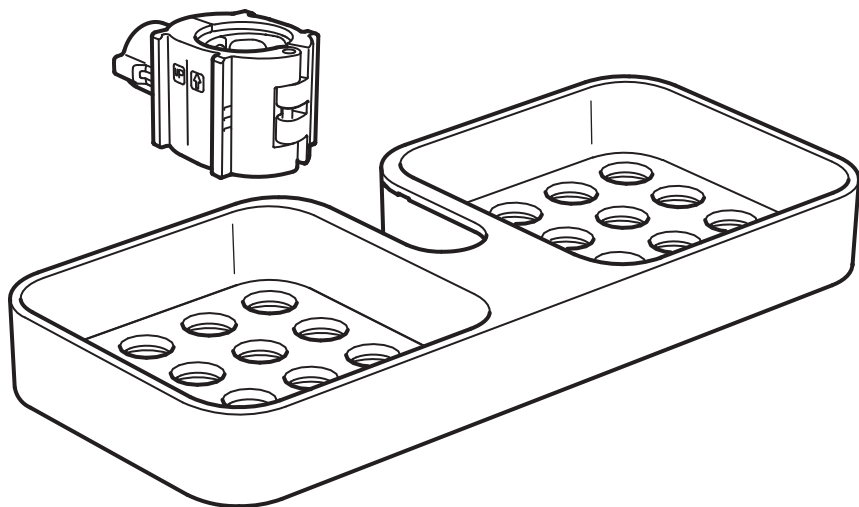

BROGRUND

Design and Quality
IKEA of Sweden

1

min 50 mm
(min 1 5/16")

2

min 60 mm
(min 2 3/8")

2

3