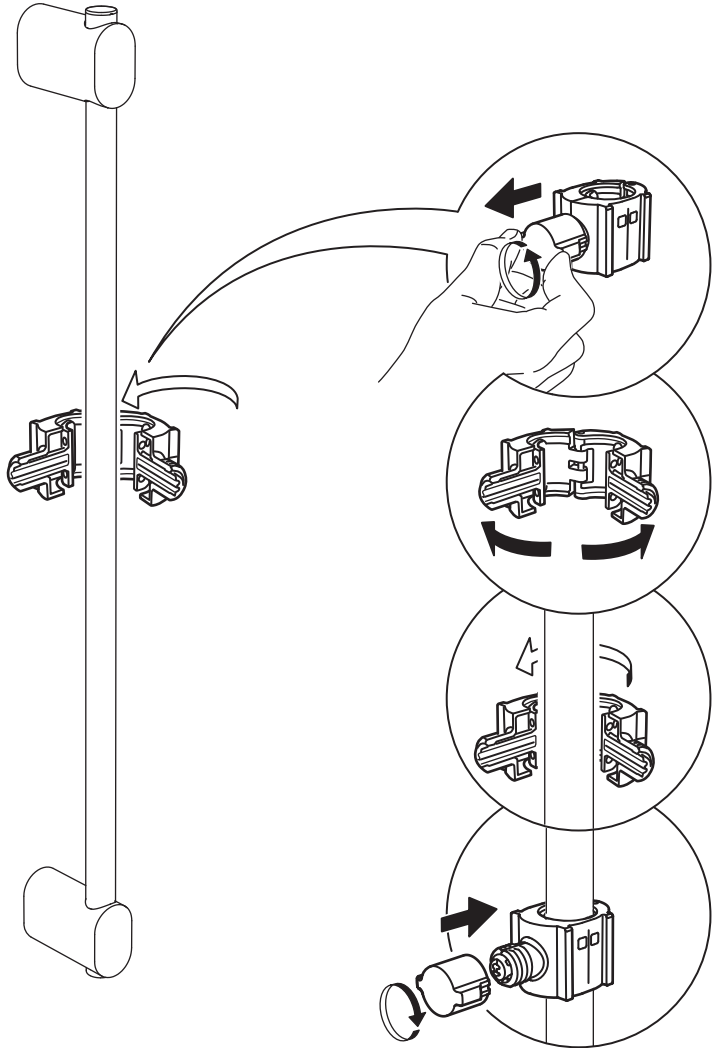

BROGRUND

Design and Quality
IKEA of Sweden

1

min 50 mm
(min 1 5/16")

2

min 60 mm
(min 2 3/8")

2

3