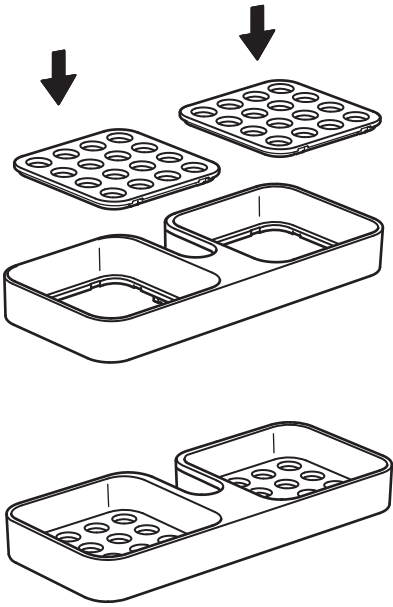

BROGRUND

Design and Quality
IKEA of Sweden

1

min 50 mm
(min 1 5/16")

2

min 60 mm
(min 2 3/8")

2

3