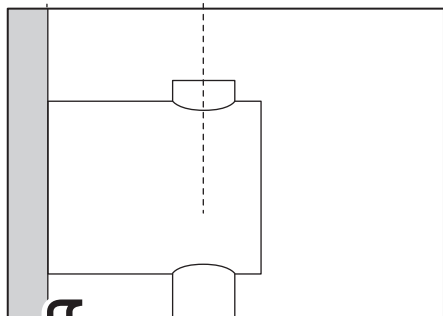

BROGRUND

Design and Quality
IKEA of Sweden

1

min 50 mm
(min 1 5/16")

2

min 60 mm
(min 2 3/8")

2

3