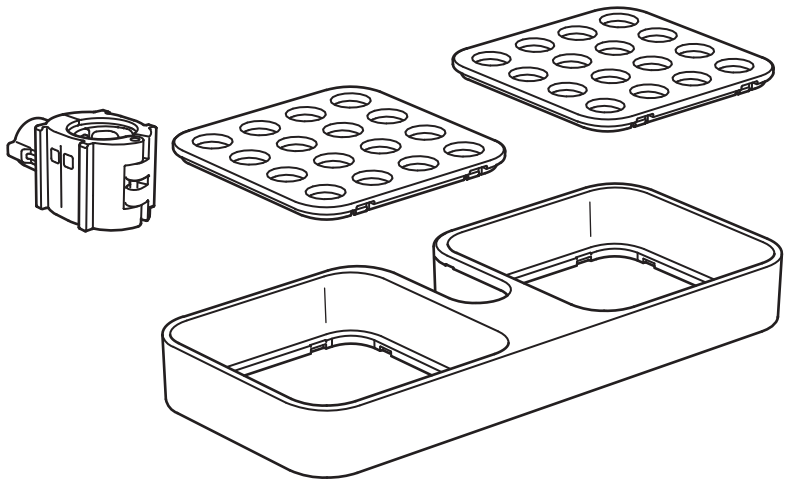

BROGRUND

Design and Quality
IKEA of Sweden

1

min 50 mm
(min 1 5/16")

2

min 60 mm
(min 2 3/8")

2

3